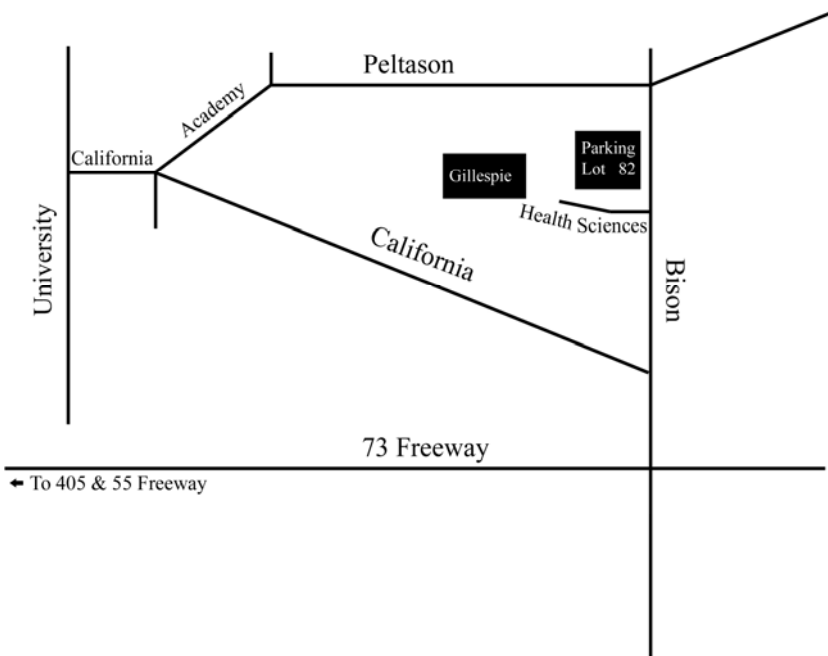

# Directions to Gillespie Neuroscience Research Facility

## **5 or 405 Freeway**

### **From the north:**

Exit at Jamboree Road and turn Right (West)  
 Turn Right on Jamboree Road  
 Turn Left on Campus Drive  
 Turn Right on University Drive  
 Turn Left on California  
 Turn Left on Academy  
 Continue onto Peltason  
 Turn Right on Bison  
 Turn Right on Health Sciences Rd.  
 Parking (Lot 82) will be on Right

### **From the south:**

Exit Jeffrey/University, go Left (West)  
 Follow University for several miles  
 Turn Left on California  
 Turn Left on Academy  
 Continue onto Peltason  
 Turn Right on Bison  
 Turn Right on Health Sciences Rd.  
 Parking (Lot 82) will be on Right