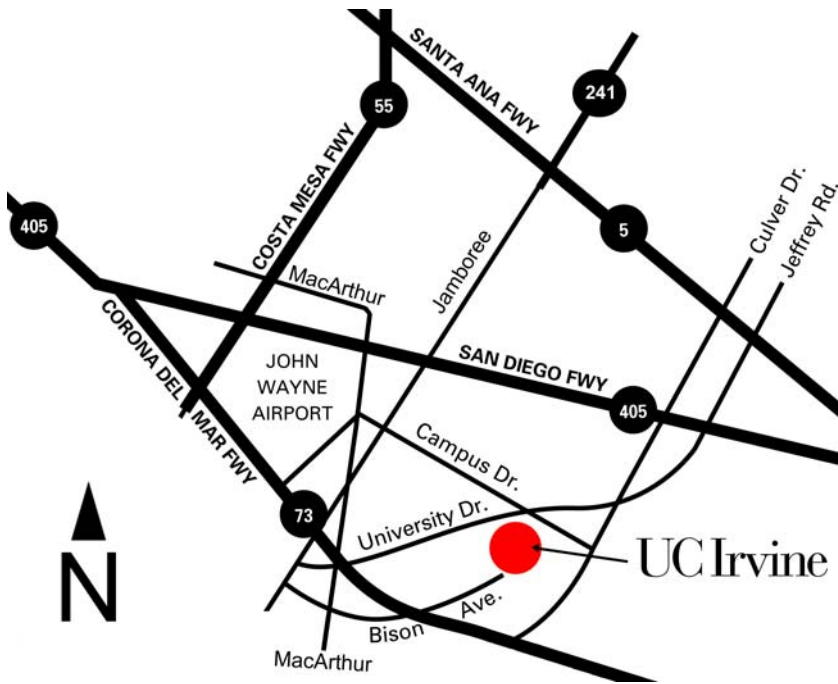

# Directions to Gillespie Neuroscience Research Facility

## **5 or 405 Freeway**

### **From the south:**

Exit Jeffrey/University, go Left (West)  
 Follow University for several miles  
 Turn Left on California  
 Turn Left on Academy  
 Continue onto Peltason  
 Turn Right on Bison  
 Turn Right on Health Sciences Rd.  
 Parking (Lot 82) will be on Right