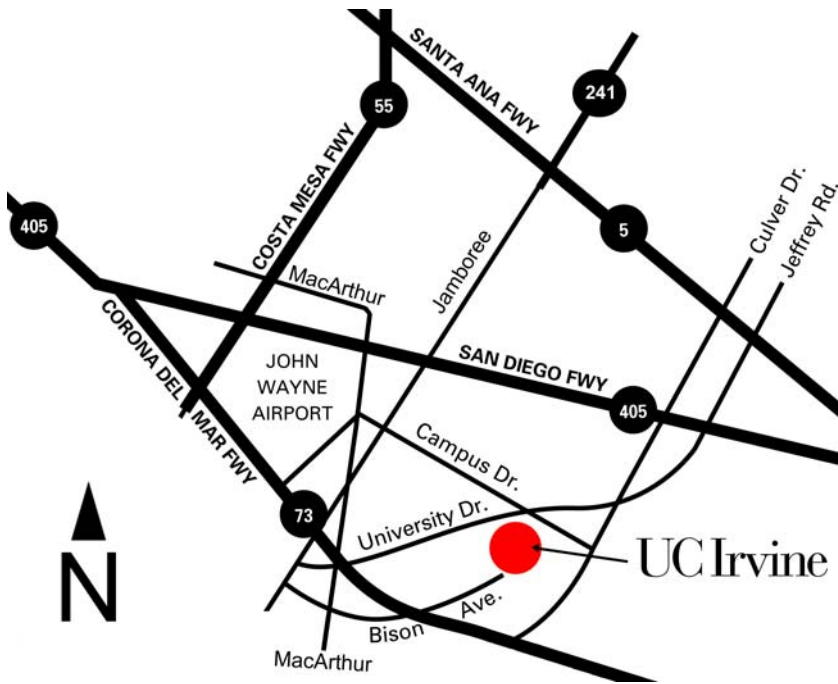

Directions to University Club

5 or 405 Freeway

From the north:

Exit at Jamboree Road and turn Right (West)
 Turn Right on Jamboree Road
 Turn Left on Campus Drive
 Turn Right on University Drive
 Turn Left on California
 Turn Left on Academy
 Continue onto Peltason
 Pass Bison
 Turn Left on Los Trancos
 Parking (Lot 18b) will be on Left

5 or 405 Freeway

From the south:

Exit Jeffrey/University, go Left (West)
 Follow University for several miles
 Turn Left on California
 Turn Left on Academy
 Continue onto Peltason
 Pass Bison
 Turn Left on Los Trancos
 Parking (Lot 18b) will be on Left

73 Freeway / Toll way

From the north:

Exit at Bison
 Left on Bison
 Turn Right onto E. Peltason
 Turn Left on Los Trancos
 Parking (Lot 18b) will be on Left

73 Freeway / Toll way

From the south:

Exit at Bison Avenue
 Right on Bison Avenue
 Turn Right onto E. Peltason
 Turn Left on Los Trancos
 Parking (Lot 18b) will be on Left

UCI University Club
 University of California, Irvine
 801 University Club
 Irvine, CA 92697-5625
 Phone #: (949) 824-6400

PARKING IN THIS LOT IS AT NO COST