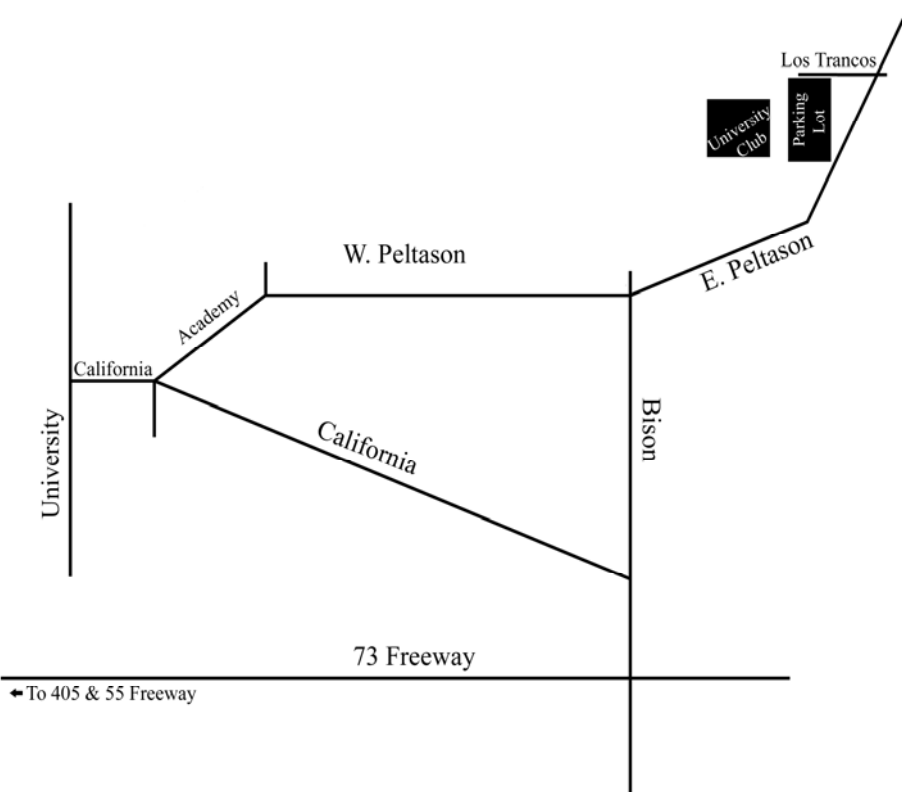

Directions to University Club

5 or 405 Freeway

From the north:

Exit at Jamboree Road and turn Right (West)
 Turn Right on Jamboree Road
 Turn Left on Campus Drive
 Turn Right on University Drive
 Turn Left on California
 Turn Left on Academy
 Continue onto Peltason
 Pass Bison
 Turn Left on Los Trancos
 Parking (Lot 18b) will be on Left

5 or 405 Freeway

From the south:

Exit Jeffrey/University, go Left (West)
 Follow University for several miles
 Turn Left on California
 Turn Left on Academy
 Continue onto Peltason
 Pass Bison
 Turn Left on Los Trancos
 Parking (Lot 18b) will be on Left

73 Freeway / Toll way

From the north:

Exit at Bison
 Left on Bison
 Turn Right onto E. Peltason
 Turn Left on Los Trancos
 Parking (Lot 18b) will be on Left

73 Freeway / Toll way

From the south:

Exit at Bison Avenue
 Right on Bison Avenue
 Turn Right onto E. Peltason
 Turn Left on Los Trancos
 Parking (Lot 18b) will be on Left